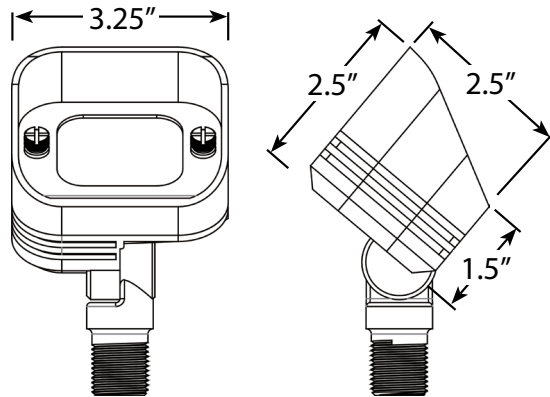

Product Dimensions

Specifications

- ▶ **Construction:** Brass
- ▶ **Finish:** Bronze
- ▶ **Lead Wire:** 16AWG
- ▶ **Mounting:** 10" Hammer® Stake with cutout for wire exit
- ▶ **Lens:** Clear (installed), Frosted and Spread Diffusion Lenses (included).
- ▶ **Light Source:** Integrated LED
- ▶ **Operating Voltage:** 9-16 VAC
- ▶ **Powered by:** AMP's Low Voltage Transformer